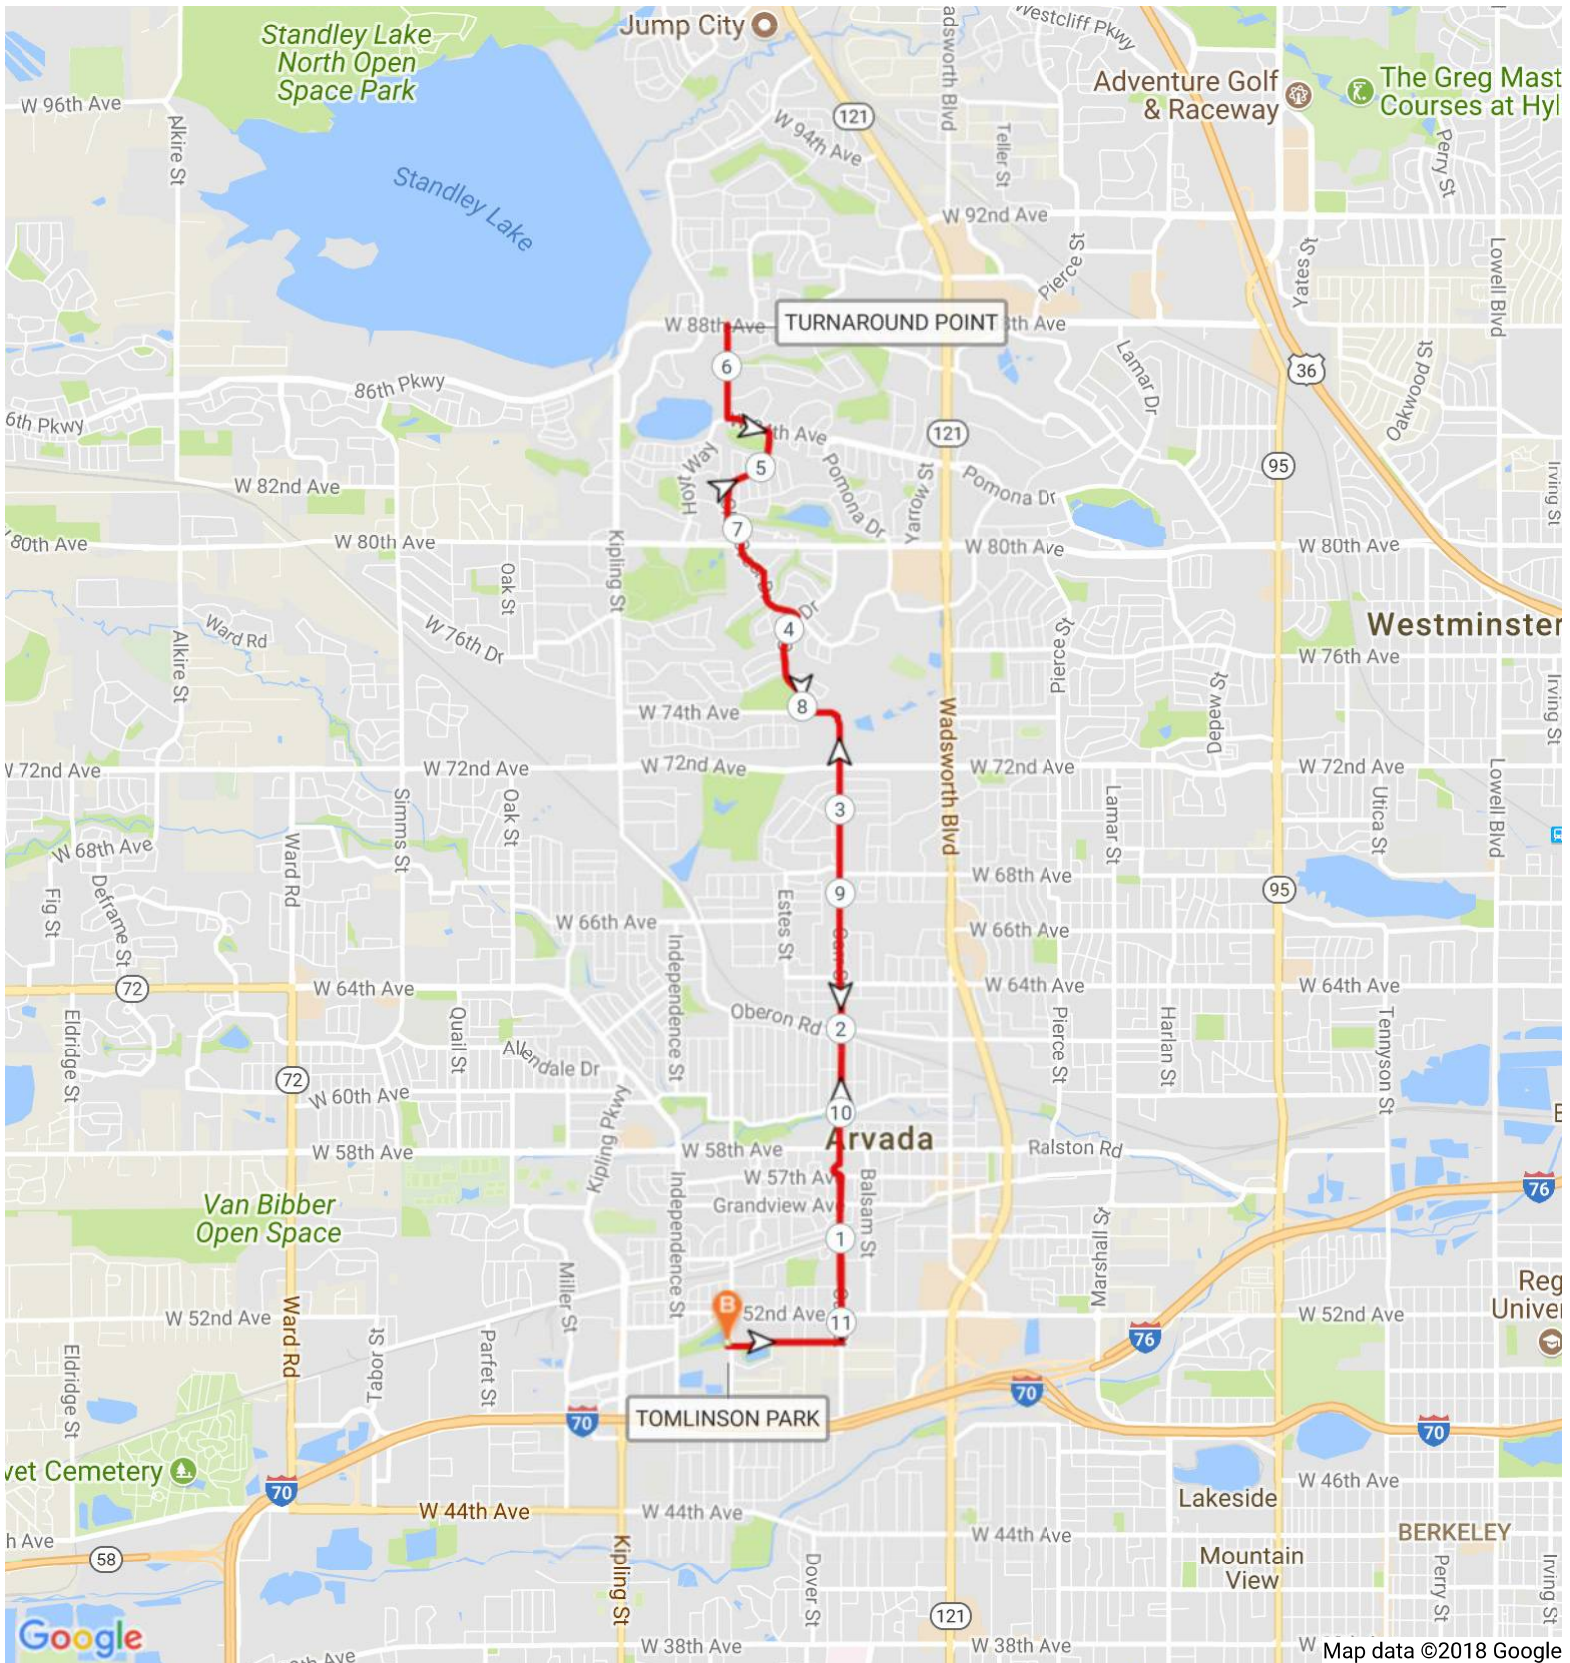

# BFA 2 Jeffco Bikeway Ride (11.616 miles)

Map data ©2018 Google